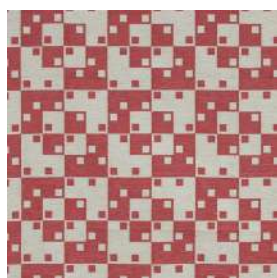

### A graphic grid of shifting blocks.

DADO is an upholstery fabric developed for general contract settings, inspired by the playful uncertainty of a dice. Its abstract square-block pattern plays with order and chance—building a pixel-like grid that feels contemporary and modular. Ideal for upholstery, cushions and decorative panels, DADO brings a confident graphic accent to interiors that appreciate dynamic energy.

70009/002

70009/020

70009/091

70009/010

70009/015

70009/041

70009/014

70009/017